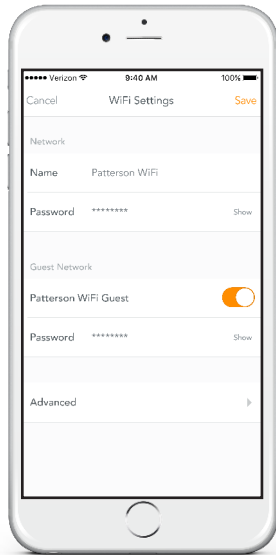

KEEP A CLOSE, PRIVATE NETWORK.

Luma automatically protects every device on your network from all of the cyber threats you'd rather not think about.

- Cybersecurity
- Guest network

Cybersecurity

KEEP YOUR NETWORK SAFE.

Luma protects your network 24/7 while you think about better things.

Create a guest network

TURN ON guest network

CLICK "Invite to WiFi"

A TEXT MESSAGE is sent to your guest with the network password

Control

Your network, your rules. With a simple tap, you can pause the internet, filter what your kids are looking at online, and even set some house rules for your network.

- User Profiles
 - Pause the Internet
 - Daily Time Limits
 - Content Filtering