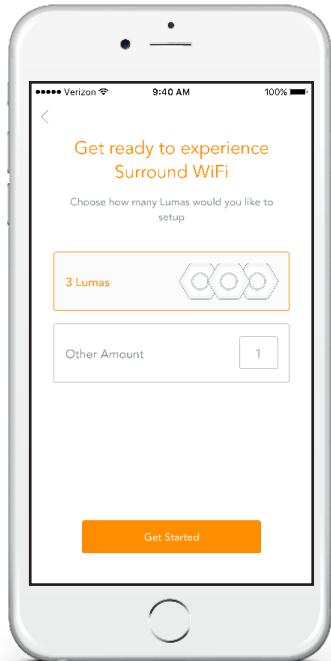

■ Power Adapter

■ Your Modem

Get the Luma app

Once you download the app, it's easy. You'll be guided through each step of setting up a Surround WiFi system that's tailored to you and your home.

ON YOUR IPHONE

1. Go to the App Store.
2. Search and install Luma - Surround WiFi app.

ON YOUR ANDROID

1. Go to the Google Play Store.
2. Search and install Luma.

Create an account

WELCOME to the Luma app.

Customize for your home

A MESH NETWORK is only as good as the placement of the access points. Only Luma helps you do this.

Set up the first Luma

PICK A NAME FOR YOUR NETWORK, plug Luma into your modem, and connect Luma to power. Then restart your modem.