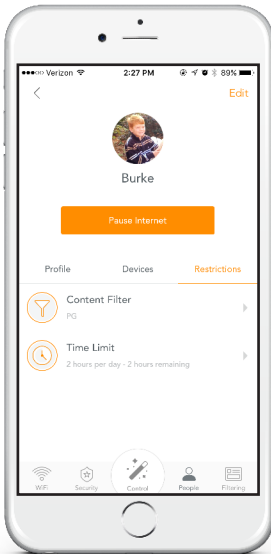

Luma protects your network 24/7 while you think about better things.

Create a guest network

TURN ON guest network

CLICK "Invite to WiFi"

A TEXT MESSAGE is sent to your guest with the network password

Control

Your network, your rules. With a simple tap, you can pause the internet, filter what your kids are looking at online, and even set some house rules for your network.

- User Profiles
 - Pause the Internet
 - Daily Time Limits
 - Content Filtering

Create and customize user profiles

INDIVIDUAL POLICIES can be set to make sure your kids see age appropriate content on the internet and make sure they stay safe.

PAUSE a user

ASSIGN time limits

SET age appropriate policies