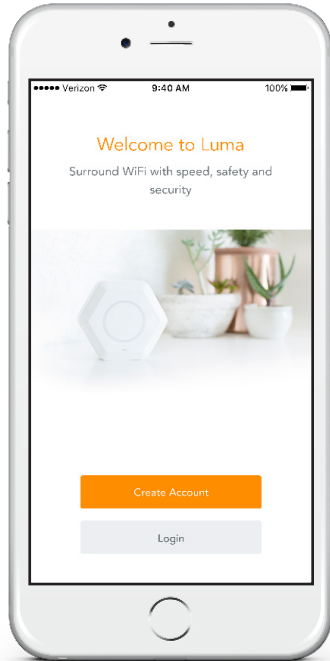

■ Power Adapter

■ Your Modem

Get the Luma app

Once you download the app, it's easy. You'll be guided through each step of setting up a Surround WiFi system that's tailored to you and your home.

ON YOUR IPHONE

1. Go to the App Store.
2. Search and install Luma - Surround WiFi app.

ON YOUR ANDROID

1. Go to the Google Play Store.
2. Search and install Luma.

Create an account

WELCOME to the Luma app.

Customize for your home

A MESH NETWORK is only as good as the placement of the access points. Only Luma helps you do this.

Set up the first Luma

PICK A NAME FOR YOUR NETWORK, plug Luma into your modem, and connect Luma to power. Then restart your modem.