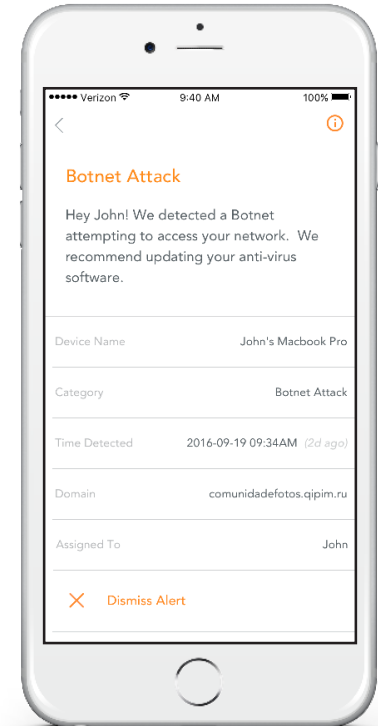

PRIORITIZE device

PRIORITIZATION confirmation

POWER TO PRIORITIZE.

Luma QoS feature gives you the power to prioritize internet traffic for the device of your choosing.

PRIORITY granted

PRIORITY removed

Security

KEEP A CLOSE, PRIVATE NETWORK.

Luma automatically protects every device on your network from all of the cyber threats you'd rather not think about.

- Cybersecurity
- Guest network

Cybersecurity

KEEP YOUR NETWORK SAFE.

Luma protects your network 24/7 while you think about better things.

Create a guest network

TURN ON guest network

CLICK "Invite to WiFi"

A TEXT MESSAGE is sent to your guest with the network password

Control

Your network, your rules. With a simple tap, you can pause the internet, filter what your kids are looking at online, and even set some house rules for your network.

- User Profiles
 - Pause the Internet
 - Daily Time Limits
 - Content Filtering