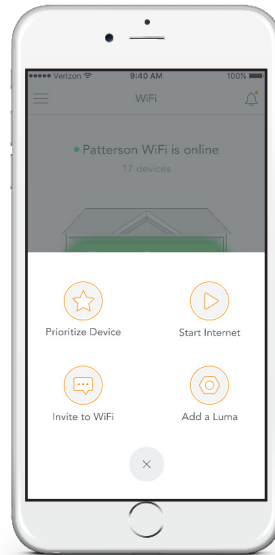

KEEP A CLOSE, PRIVATE NETWORK.

Luma automatically protects every device on your network from all of the cyber threats you'd rather not think about.

- Cybersecurity
- Guest network

Cybersecurity

KEEP YOUR NETWORK SAFE.

Luma protects your network 24/7 while you think about better things.

Create a guest network

TURN ON guest network

CLICK "Invite to WiFi"

A TEXT MESSAGE is sent to your guest with the network password

Control

Your network, your rules. With a simple tap, you can pause the internet, filter what your kids are looking at online, and even set some house rules for your network.

- User Profiles
 - Pause the Internet
 - Daily Time Limits
 - Content Filtering