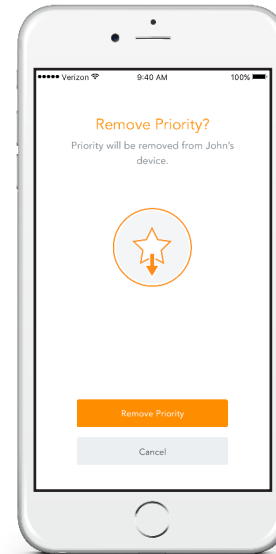

WiFi you'll love

PRIORITIZE devices

ADVANCED network settings

Device prioritization (QoS)

MAXIMUM BANDWIDTH.

Now you are in complete control of which device receives priority preference of the fastest connection on your Luma network.

PRIORITIZE device

PRIORITIZATION confirmation

POWER TO PRIORITIZE.

Luma QoS feature gives you the power to prioritize internet traffic for the device of your choosing.

PRIORITY granted

PRIORITY removed

Security

KEEP A CLOSE, PRIVATE NETWORK.

Luma automatically protects every device on your network from all of the cyber threats you'd rather not think about.

- Cybersecurity
- Guest network

Cybersecurity

KEEP YOUR NETWORK SAFE.

Luma protects your network 24/7 while you think about better things.

Create a guest network

TURN ON guest network

CLICK "Invite to WiFi"

A TEXT MESSAGE is sent to your guest with the network password

Control