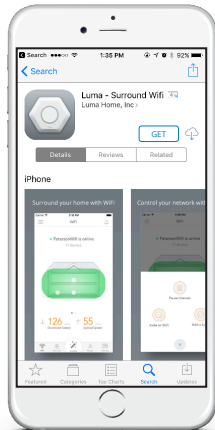

LUMA SECURES YOUR DEVICES, neutralizes any threats automatically, and keeps you in control of your network.

PAUSE THE INTERNET, set house rules for your network, and even make sure the kids are safe online. All from our app.

■ Power Adapter

■ Your Modem

Get the Luma app

Once you download the app, it's easy. You'll be guided through each step of setting up a Surround WiFi system that's tailored to you and your home.

ON YOUR IPHONE

1. Go to the App Store.
2. Search and install Luma - Surround WiFi app.

ON YOUR ANDROID

1. Go to the Google Play Store.
2. Search and install Luma.

Create an account

WELCOME to the Luma app.

Customize for your home

A MESH NETWORK is only as good as the placement of the access points. Only Luma helps you do this.

Set up the first Luma

PICK A NAME FOR YOUR NETWORK, plug Luma into your modem, and connect Luma to power. Then restart your modem.