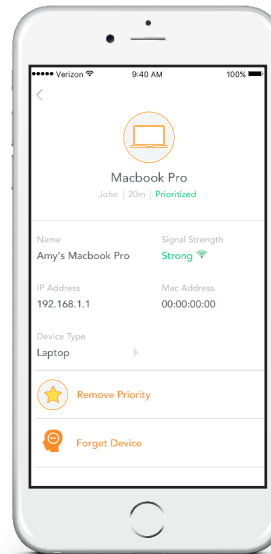

A MESH NETWORK is only as good as the placement of the access points. Only Luma helps you do this.

Set up the first Luma

PICK A NAME FOR YOUR NETWORK, plug Luma into your modem, and connect Luma to power. Then restart your modem.

Set up other Lumas

THE LUMA APP will guide you, and tell you exactly where to place your next Lumas for optimal performance.

Dictionary

GREAT GOOD FOOD
JULIE ROSSO

GRILLING

We Interrupt This Broadcast

THE FINNISH

LAND AND SEA

HOME IS
WHERE YOUR
WI-FI
CONNECTS
AUTOMATICALLY.

Surround WiFi

YOUR HOME. YOUR NETWORK.

These powerful little Lumas work together to create an outrageously-fast, ultra-secure Surround WiFi network that's customized for your home.

WiFi you'll love

PRIORITIZE devices

ADVANCED network settings

Device prioritization (QoS)

MAXIMUM BANDWIDTH.

Now you are in complete control of which device receives priority preference of the fastest connection on your Luma network.