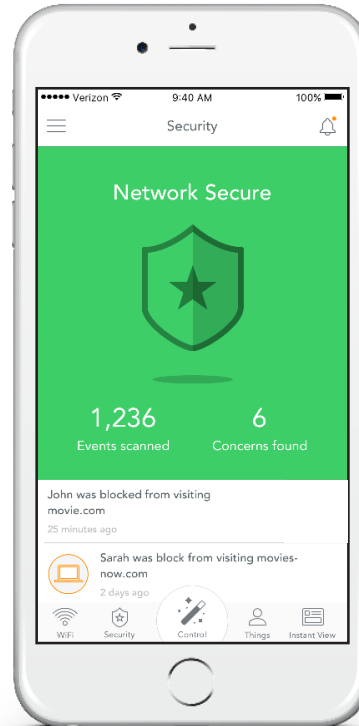

PRIORITIZE device

PRIORITIZATION confirmation

POWER TO PRIORITIZE.

Luma QoS feature gives you the power to prioritize internet traffic for the device of your choosing.

PRIORITY granted

PRIORITY removed

Security

KEEP A CLOSE, PRIVATE NETWORK.

Luma automatically protects every device on your network from all of the cyber threats you'd rather not think about.

- Cybersecurity
- Guest network

Cybersecurity

KEEP YOUR NETWORK SAFE.

Luma protects your network 24/7 while you think about better things.

Create a guest network

TURN ON guest network

CLICK "Invite to WiFi"

A TEXT MESSAGE is sent to your guest with the network password

Control

Your network, your rules. With a simple tap, you can pause the internet, filter what your kids are looking at online, and even set some house rules for your network.

- User Profiles
 - Pause the Internet
 - Daily Time Limits
 - Content Filtering