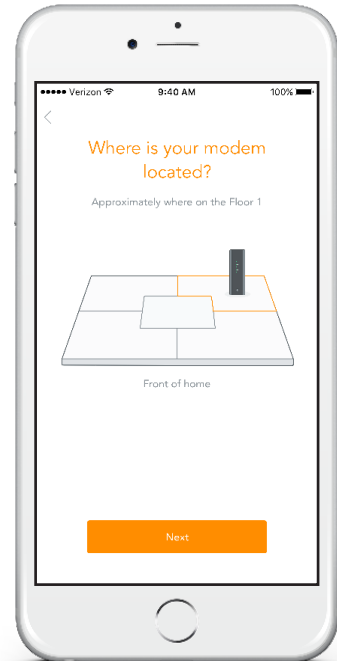

■ Power Adapter

■ Your Modem

Get the Luma app

Once you download the app, it's easy. You'll be guided through each step of setting up a Surround WiFi system that's tailored to you and your home.

ON YOUR IPHONE

1. Go to the App Store.
2. Search and install Luma - Surround WiFi app.

ON YOUR ANDROID

1. Go to the Google Play Store.
2. Search and install Luma.

Create an account

WELCOME to the Luma app.

Customize for your home

A MESH NETWORK is only as good as the placement of the access points. Only Luma helps you do this.

Set up the first Luma

PICK A NAME FOR YOUR NETWORK, plug Luma into your modem, and connect Luma to power. Then restart your modem.