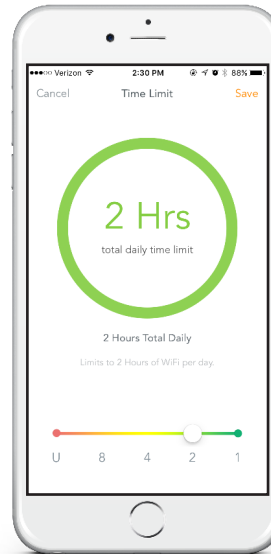

ASSIGN time limits