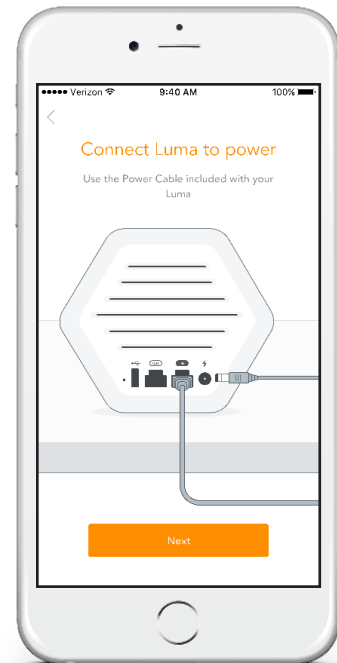

■ Power Adapter

■ Your Modem

Get the Luma app

Once you download the app, it's easy. You'll be guided through each step of setting up a Surround WiFi system that's tailored to you and your home.

ON YOUR IPHONE

1. Go to the App Store.
2. Search and install Luma - Surround WiFi app.

ON YOUR ANDROID

1. Go to the Google Play Store.
2. Search and install Luma.

Create an account

WELCOME to the Luma app.

Customize for your home

A MESH NETWORK is only as good as the placement of the access points. Only Luma helps you do this.

Set up the first Luma

PICK A NAME FOR YOUR NETWORK, plug Luma into your modem, and connect Luma to power. Then restart your modem.