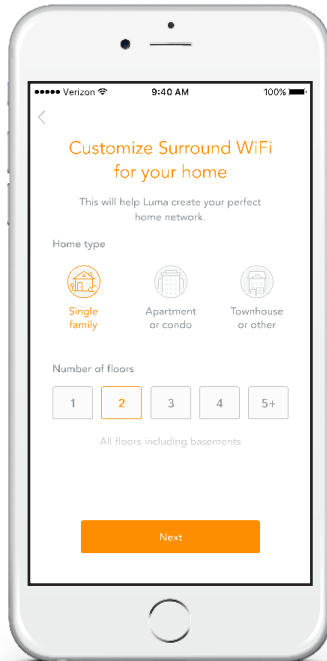

■ Power Adapter

■ Your Modem

Get the Luma app

Once you download the app, it's easy. You'll be guided through each step of setting up a Surround WiFi system that's tailored to you and your home.

ON YOUR IPHONE

1. Go to the App Store.
2. Search and install Luma - Surround WiFi app.

ON YOUR ANDROID

1. Go to the Google Play Store.
2. Search and install Luma.

Create an account

WELCOME to the Luma app.

Customize for your home

A MESH NETWORK is only as good as the placement of the access points. Only Luma helps you do this.

Set up the first Luma

PICK A NAME FOR YOUR NETWORK, plug Luma into your modem, and connect Luma to power. Then restart your modem.