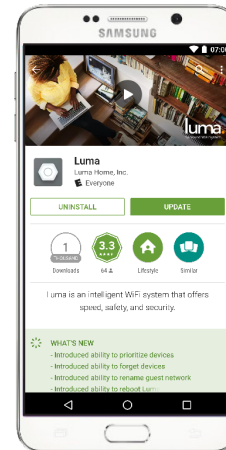

LUMA SECURES YOUR DEVICES, neutralizes any threats automatically, and keeps you in control of your network.

PAUSE THE INTERNET, set house rules for your network, and even make sure the kids are safe online. All from our app.

writings of
EDGAR ALLAN POE

ERIC
JOY
MIR
E

heres

kuma.

Get started

TO GET STARTED you'll need the following items:

■ One Luma

■ Network Adapter

■ Power Adapter

■ Your Modem

Get the Luma app

Once you download the app, it's easy. You'll be guided through each step of setting up a Surround WiFi system that's tailored to you and your home.

ON YOUR IPHONE

1. Go to the App Store.
2. Search and install Luma - Surround WiFi app.

ON YOUR ANDROID

1. Go to the Google Play Store.
2. Search and install Luma.

Create an account

WELCOME to the Luma app.

Customize for your home