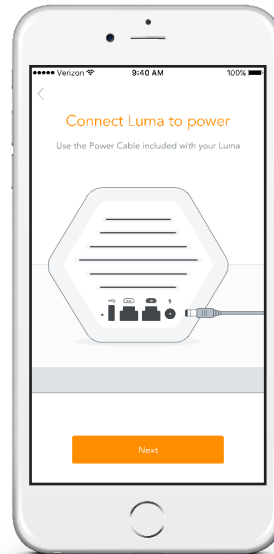

Set up other Lumas

THE LUMA APP will guide you, and tell you exactly where to place your next Lumas for optimal performance.