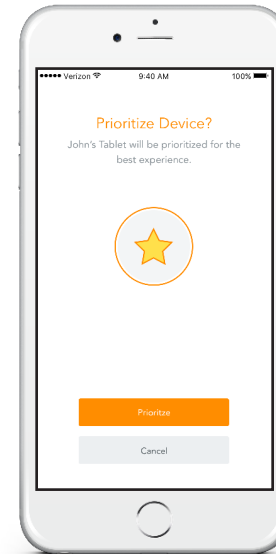

WiFi you'll love

PRIORITIZE devices

ADVANCED network settings

Device prioritization (QoS)

MAXIMUM BANDWIDTH.

Now you are in complete control of which device receives priority preference of the fastest connection on your Luma network.

PRIORITIZE device

PRIORITIZATION confirmation

POWER TO PRIORITIZE.

Luma QoS feature gives you the power to prioritize internet traffic for the device of your choosing.

PRIORITY granted

PRIORITY removed

Security