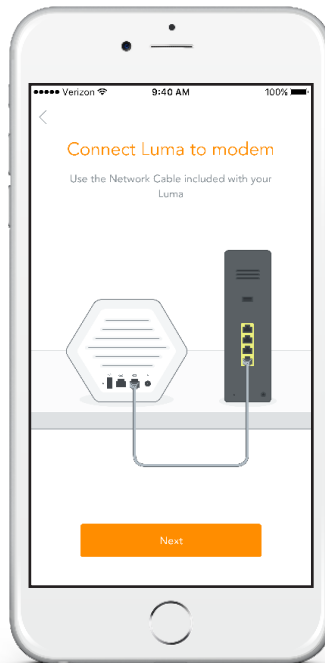

■ Power Adapter

■ Your Modem

Get the Luma app

Once you download the app, it's easy. You'll be guided through each step of setting up a Surround WiFi system that's tailored to you and your home.

ON YOUR IPHONE

1. Go to the App Store.
2. Search and install Luma - Surround WiFi app.

ON YOUR ANDROID

1. Go to the Google Play Store.
2. Search and install Luma.

Create an account

WELCOME to the Luma app.

Customize for your home

A MESH NETWORK is only as good as the placement of the access points. Only Luma helps you do this.

Set up the first Luma

PICK A NAME FOR YOUR NETWORK, plug Luma into your modem, and connect Luma to power. Then restart your modem.