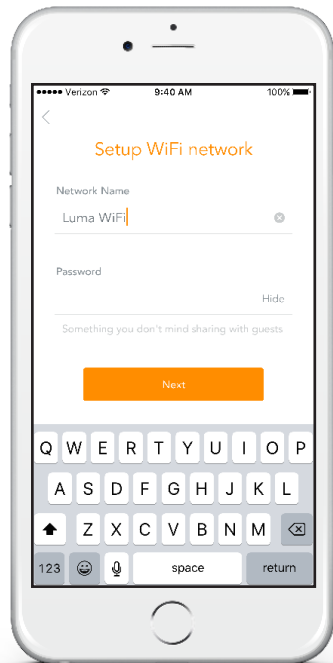

■ Power Adapter

■ Your Modem

Get the Luma app

Once you download the app, it's easy. You'll be guided through each step of setting up a Surround WiFi system that's tailored to you and your home.

ON YOUR IPHONE

1. Go to the App Store.
2. Search and install Luma - Surround WiFi app.

ON YOUR ANDROID

1. Go to the Google Play Store.
2. Search and install Luma.

Create an account

WELCOME to the Luma app.

Customize for your home

A MESH NETWORK is only as good as the placement of the access points. Only Luma helps you do this.

Set up the first Luma

PICK A NAME FOR YOUR NETWORK, plug Luma into your modem, and connect Luma to power. Then restart your modem.