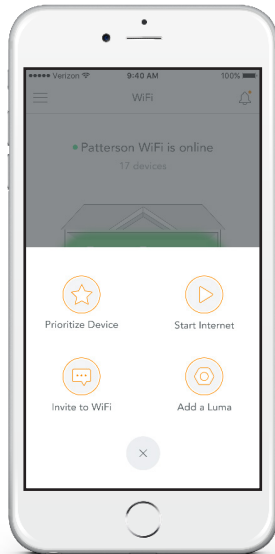

WiFi you'll love

PRIORITIZE devices

ADVANCED network settings

Device prioritization (QoS)

MAXIMUM BANDWIDTH.

Now you are in complete control of which device receives priority preference of the fastest connection on your Luma network.

PRIORITIZE device

PRIORITIZATION confirmation

POWER TO PRIORITIZE.

Luma QoS feature gives you the power to prioritize internet traffic for the device of your choosing.

PRIORITY granted

PRIORITY removed

Security