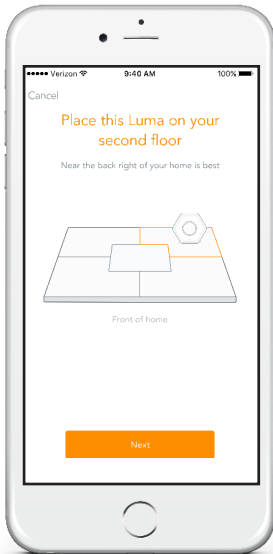

1. Go to the App Store.
2. Search and install Luma - Surround WiFi app.

ON YOUR ANDROID

1. Go to the Google Play Store.
2. Search and install Luma.

Create an account

WELCOME to the Luma app.

Customize for your home

A MESH NETWORK is only as good as the placement of the access points. Only Luma helps you do this.

Set up the first Luma

PICK A NAME FOR YOUR NETWORK, plug Luma into your modem, and connect Luma to power. Then restart your modem.

Set up other Lumas

THE LUMA APP will guide you, and tell you exactly where to place your next Lumas for optimal performance.

Dictionary

GREAT GOOD FOOD
JULIE ROSSO

GRILLING

We Interrupt This Broadcast

THE FINNISH