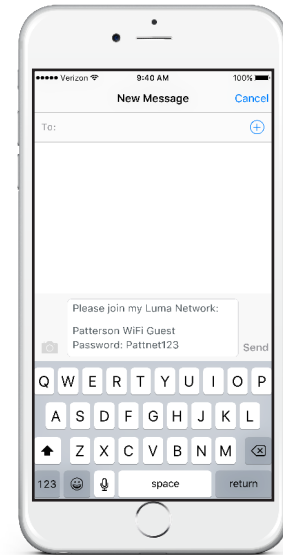

Luma protects your network 24/7 while you think about better things.

Create a guest network

TURN ON guest network

CLICK "Invite to WiFi"

A TEXT MESSAGE is sent to your guest with the network password

Control

Your network, your rules. With a simple tap, you can pause the internet, filter what your kids are looking at online, and even set some house rules for your network.

- User Profiles
 - Pause the Internet
 - Daily Time Limits
 - Content Filtering