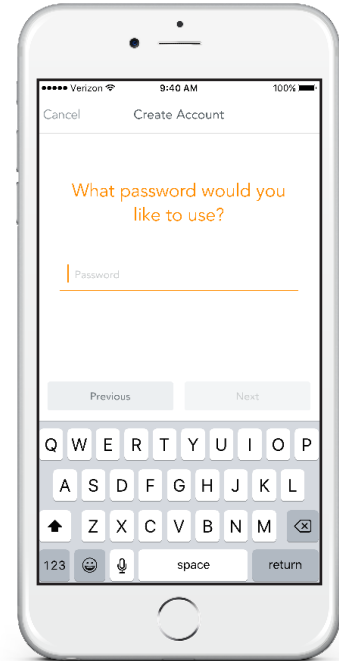

■ Power Adapter

■ Your Modem

Get the Luma app

Once you download the app, it's easy. You'll be guided through each step of setting up a Surround WiFi system that's tailored to you and your home.

ON YOUR IPHONE

1. Go to the App Store.
2. Search and install Luma - Surround WiFi app.

ON YOUR ANDROID

1. Go to the Google Play Store.
2. Search and install Luma.

Create an account

WELCOME to the Luma app.

Customize for your home

A MESH NETWORK is only as good as the placement of the access points. Only Luma helps you do this.

Set up the first Luma

PICK A NAME FOR YOUR NETWORK, plug Luma into your modem, and connect Luma to power. Then restart your modem.