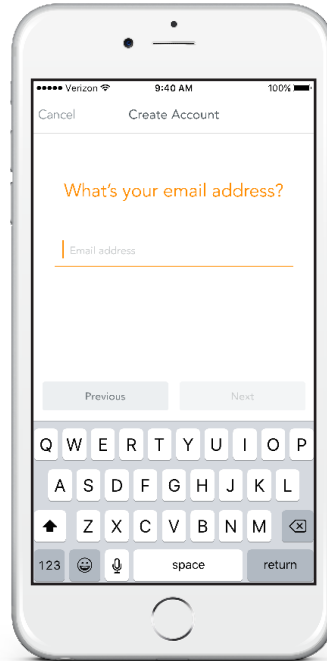

■ Power Adapter

■ Your Modem

Get the Luma app

Once you download the app, it's easy. You'll be guided through each step of setting up a Surround WiFi system that's tailored to you and your home.

ON YOUR IPHONE

1. Go to the App Store.
2. Search and install Luma - Surround WiFi app.

ON YOUR ANDROID

1. Go to the Google Play Store.
2. Search and install Luma.

Create an account

WELCOME to the Luma app.

Customize for your home

A MESH NETWORK is only as good as the placement of the access points. Only Luma helps you do this.

Set up the first Luma

PICK A NAME FOR YOUR NETWORK, plug Luma into your modem, and connect Luma to power. Then restart your modem.